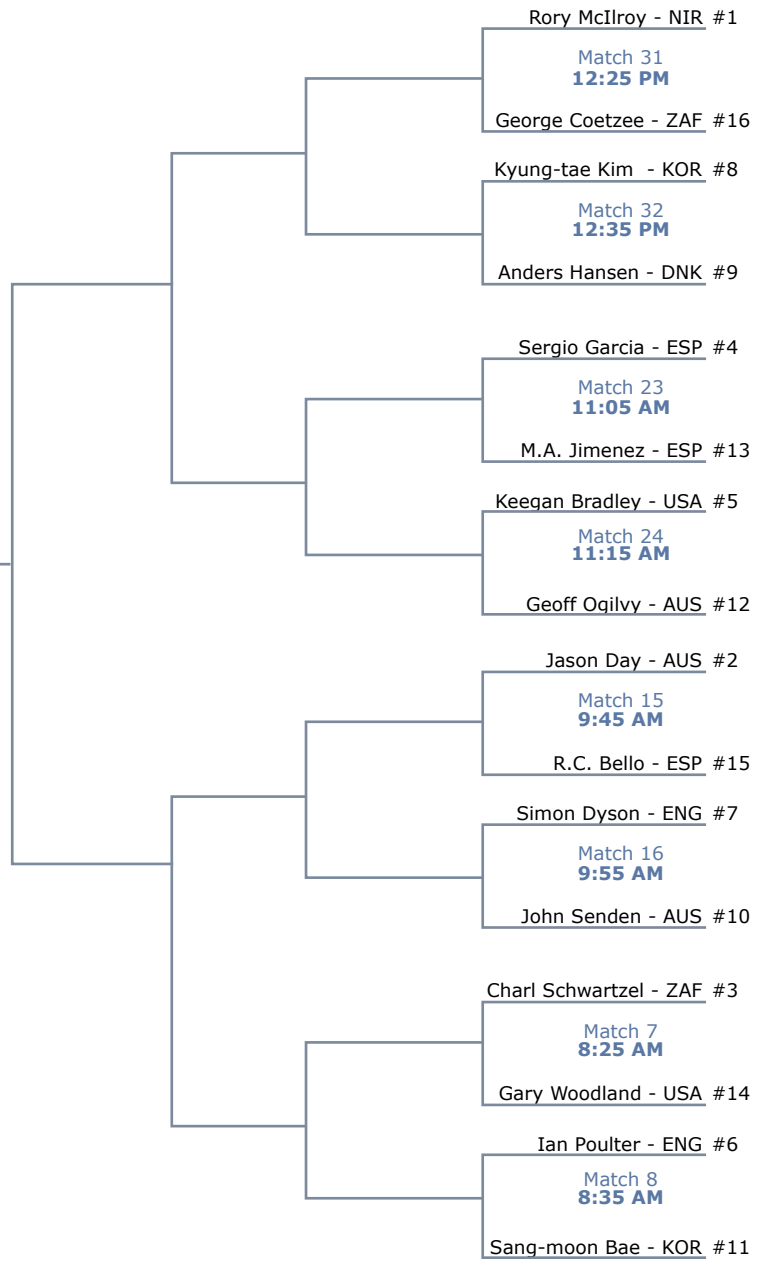

BRACKET: ROUND 1

Wed 12 - 6pm
Th / Fri 2 - 6pm

Sat 12 - 2pm
Sun 9am - 1pm

Wed - Sat 12 - 6pm
Sun 9am - 6pm

Wed/Th 1 - 6pm
Fri 2 - 6pm

Wed. 2/22 Thur. 2/23 Fri. 2/24 Sat. 2/25 Sat. 2/25 Sun. 2/26 Sat. 2/25 Sat. 2/25 Fri. 2/24 Thur. 2/23 Wed. 2/22

* all tee times local MT

BOBBY JONES

Jones Bracket Winner

CHAMPIONSHIP MATCH
vs.

THIRD PLACE MATCH
vs.

Player Bracket Winner

GARY PLAYER

BEN HOGAN

Hogan Bracket Winner

Snead Bracket Winner

SAM SNEAD